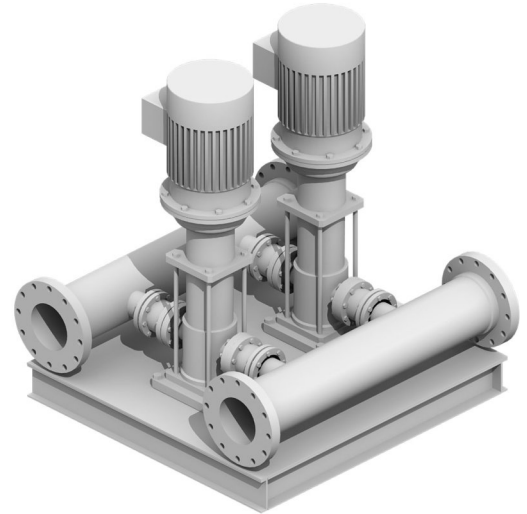

## PS-2001 Pump Skid

Expansa provides reliable and operator friendly pump skids designed for efficient and reliable fluid transfer in various industrial applications. The skid design provides a convenient and modular solution, allowing for easy integration into existing systems or as a standalone unit. These pump skids are often used in conjunction with Expansa Mobile RO Trailers when incoming pressure is not sufficient.

### Operator Friendly System

Expansa pump skids are designed with operator-friendly features, facilitating ease of use and maintenance for seamless fluid transfer in industrial applications.

### Efficient Design

The Expansa pump skids showcase a highly effective design, maximizing functionality and performance for dependable fluid transfer across various industrial applications.