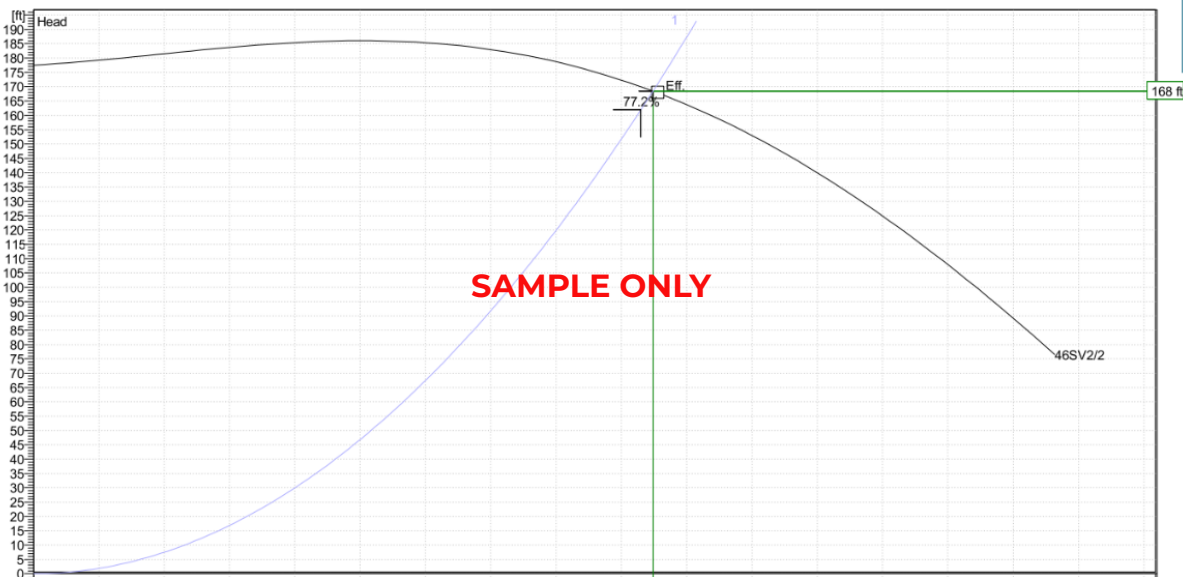

Technical Specifications

Dimensions	8' 2" L x 4' 6" H x 3' W	Service Connections Inlet/Outlet	All connections are PVC 150# Flange. 4" / 4"
Weight	Shipping Weight: 800lbs	Model	Coulds ESV xxxxxxxxx
Flow (gpm)	75 @ 40 psi	Motor	15 HP Baldor
Electrical Requirements	480V / 3ph / 60 Hz / 20 amp	Controls	3 Pole Disconnect with HOA feature.
Control Panel	NEMA 4X	Instrumentation	Pressure Gauges (chemoil)

EXPANSA

14730 Vickery Dr | Houston, TX 77032
Phone: 800-297-6589
Email: sales@expansa-inc.com
Web page: www.expansa-inc.com

Disclaimer

Expansa believes this information is reliable and in with engineering practices. However, no warranties are made regarding the completeness. Users should evaluate product suitability for specific applications. Expansa assumes no liability for any damages resulting from the sale, resale, or misuse of its products.